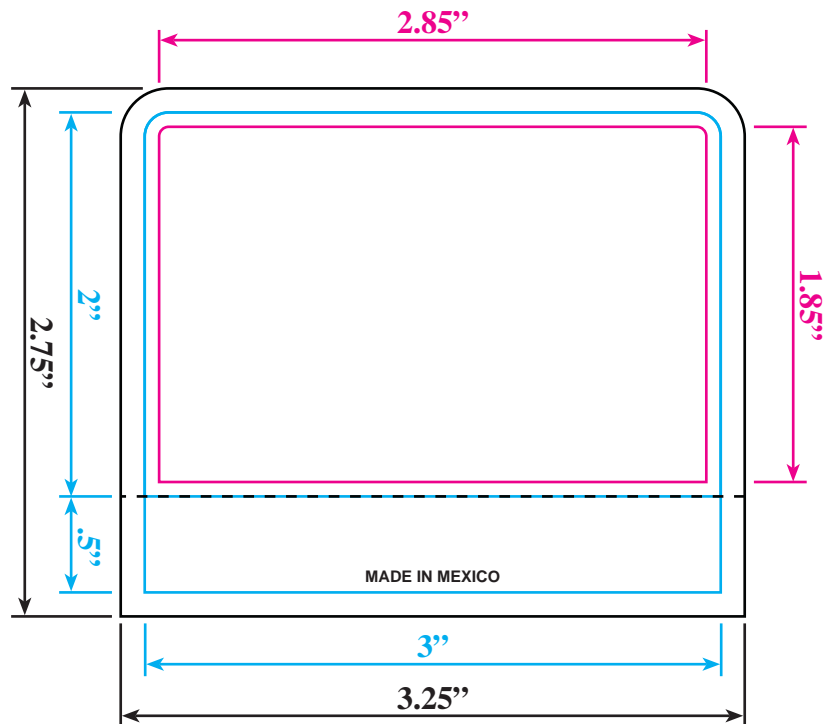

BL-6300 - RECTANGLE - Stick'em - FOR CALENDAR PADS - (2.5 x 3)

**CALENDAR PAD IS PLACED ON DOTTED LINE
CALENDAR PAD = 2.25" x 3"**

**CYAN LINE = DIE CUT
MAGENTA LINE = IMAGE AREA
BLACK LINE = BLEED AREA**