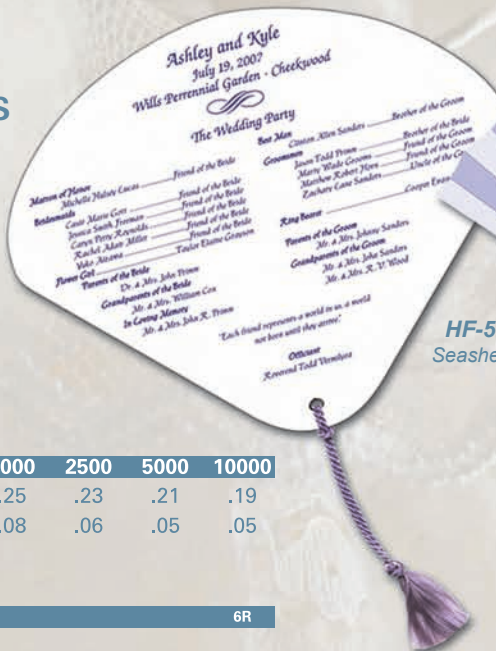

Rush service available, contact factory for shipping and additional charge.

PHOTO FRAME

PF-28
Photo Frame

PF-20
Photo Frame

ITEM NO.	100	250	500	1000	2500	5000
PF-20	1.40	.87	.79	.63	.50	.46
Each add'l color per side	N/A	.40	.34	.20	.17	.17
PF-28	1.15	.65	.42	.30	.28	.25
Each add'l color per side	N/A	.28	.16	.08	.06	.05
Solid reverse add additional color						
PRICE INCLUDES ONE COLOR ONE SIDE	PRICE PER UNIT					6R

Set-Up - \$35.00 (v) Per Color, Per Side.

ALL FANS AND PHOTOFRAMES ARE LIQUID LAMINATED FOR A HIGH GLOSS FINISH PRODUCTION TIME 10 WORKING DAYS

Rush service available, contact factory for shipping and additional charge.