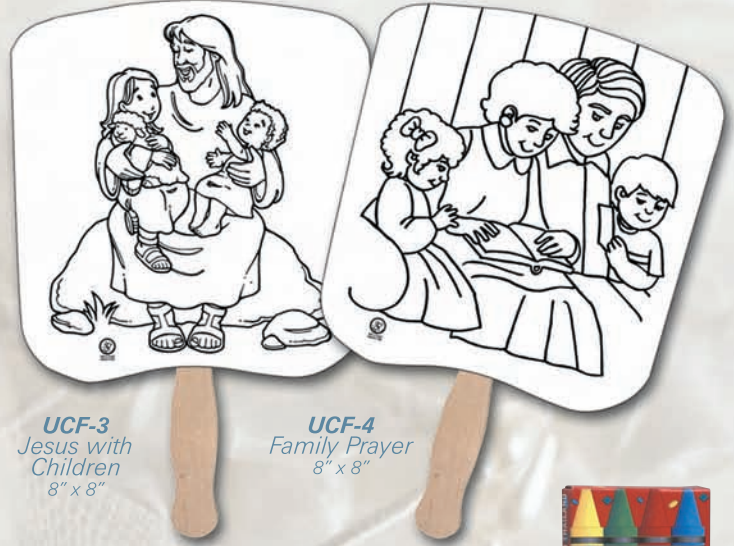

EF 801 - BIBLE

EF 803 - LAST SUPPER

EF 802 - FOOTPRINTS

U-COLOR FANS

EF 804 - GUADALUPE

UCF-3
Jesus with
Children
8" x 8"

UCF-4
Family Prayer
8" x 8"

ALL FANS ARE LIQUID LAMINATED FOR A HIGH GLOSS FINISH
PRODUCTION TIME 10 WORKING DAYS