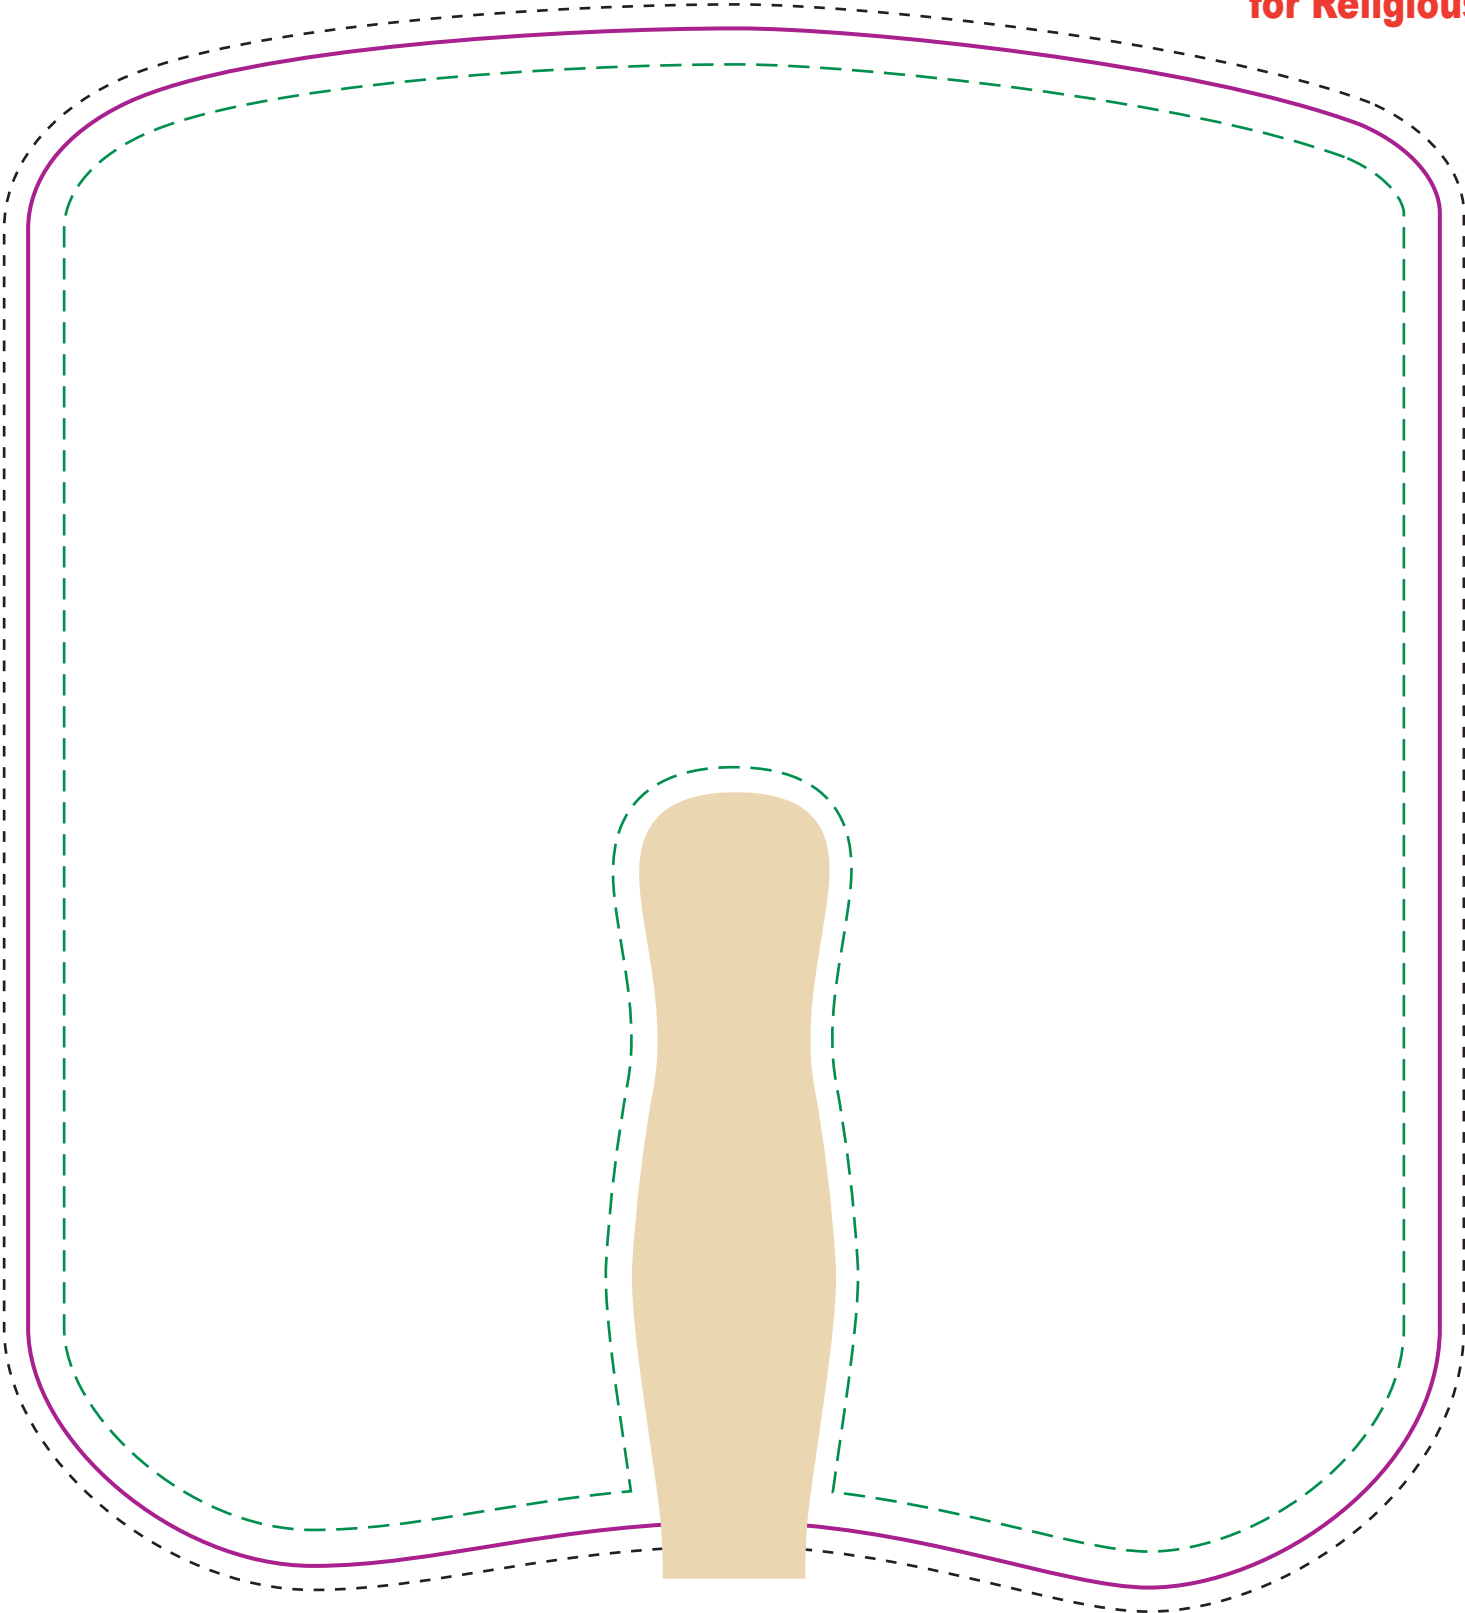

Actual size
Width: 7.325 in.
Height: 8.125 in.

- **Bleed Line** (*1/8" offset from Die Line*)
- **Die Line** (*represents actual cut product*)
- - - - **Live Area** (*3/16" inset from Die Line*)

**Common back
for Religious Fans**

Please keep all text and graphics inside the Live Area unless the graphic element is intended to bleed. Borders, if included, should bleed outward from the Live Area.
Please model spot colors using the Pantone solid coated Matching System
Please submit all Fonts and Links for output with your Final Composite.