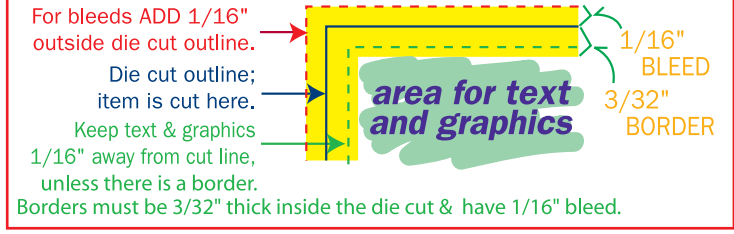

UPDATE
07-JAN-06

Artwork Template

Item #: MGSPFM20 & 30
Description: Rectangle Picture Frame
Magnet Size 6" x 3-1/2"
Imprint Size: Rectangle: 3" x 1-3/4"
Background: Blue Gradient

STOCK IMPRINT COLORS

BLACK	BROWN	BURGUNDY	PURPLE	PINK	PROCESS BLUE
GREEN	CREAM	FOREST GREEN	TEAL	RED	ROYAL BLUE
ORANGE	MAROON	NAVY	YELLOW	REFLEX BLUE	CHARCOAL

RULER IS IN INCHES. VERIFY RULER ACCURACY ONCE PRINTED OUT ONTO PAPER.