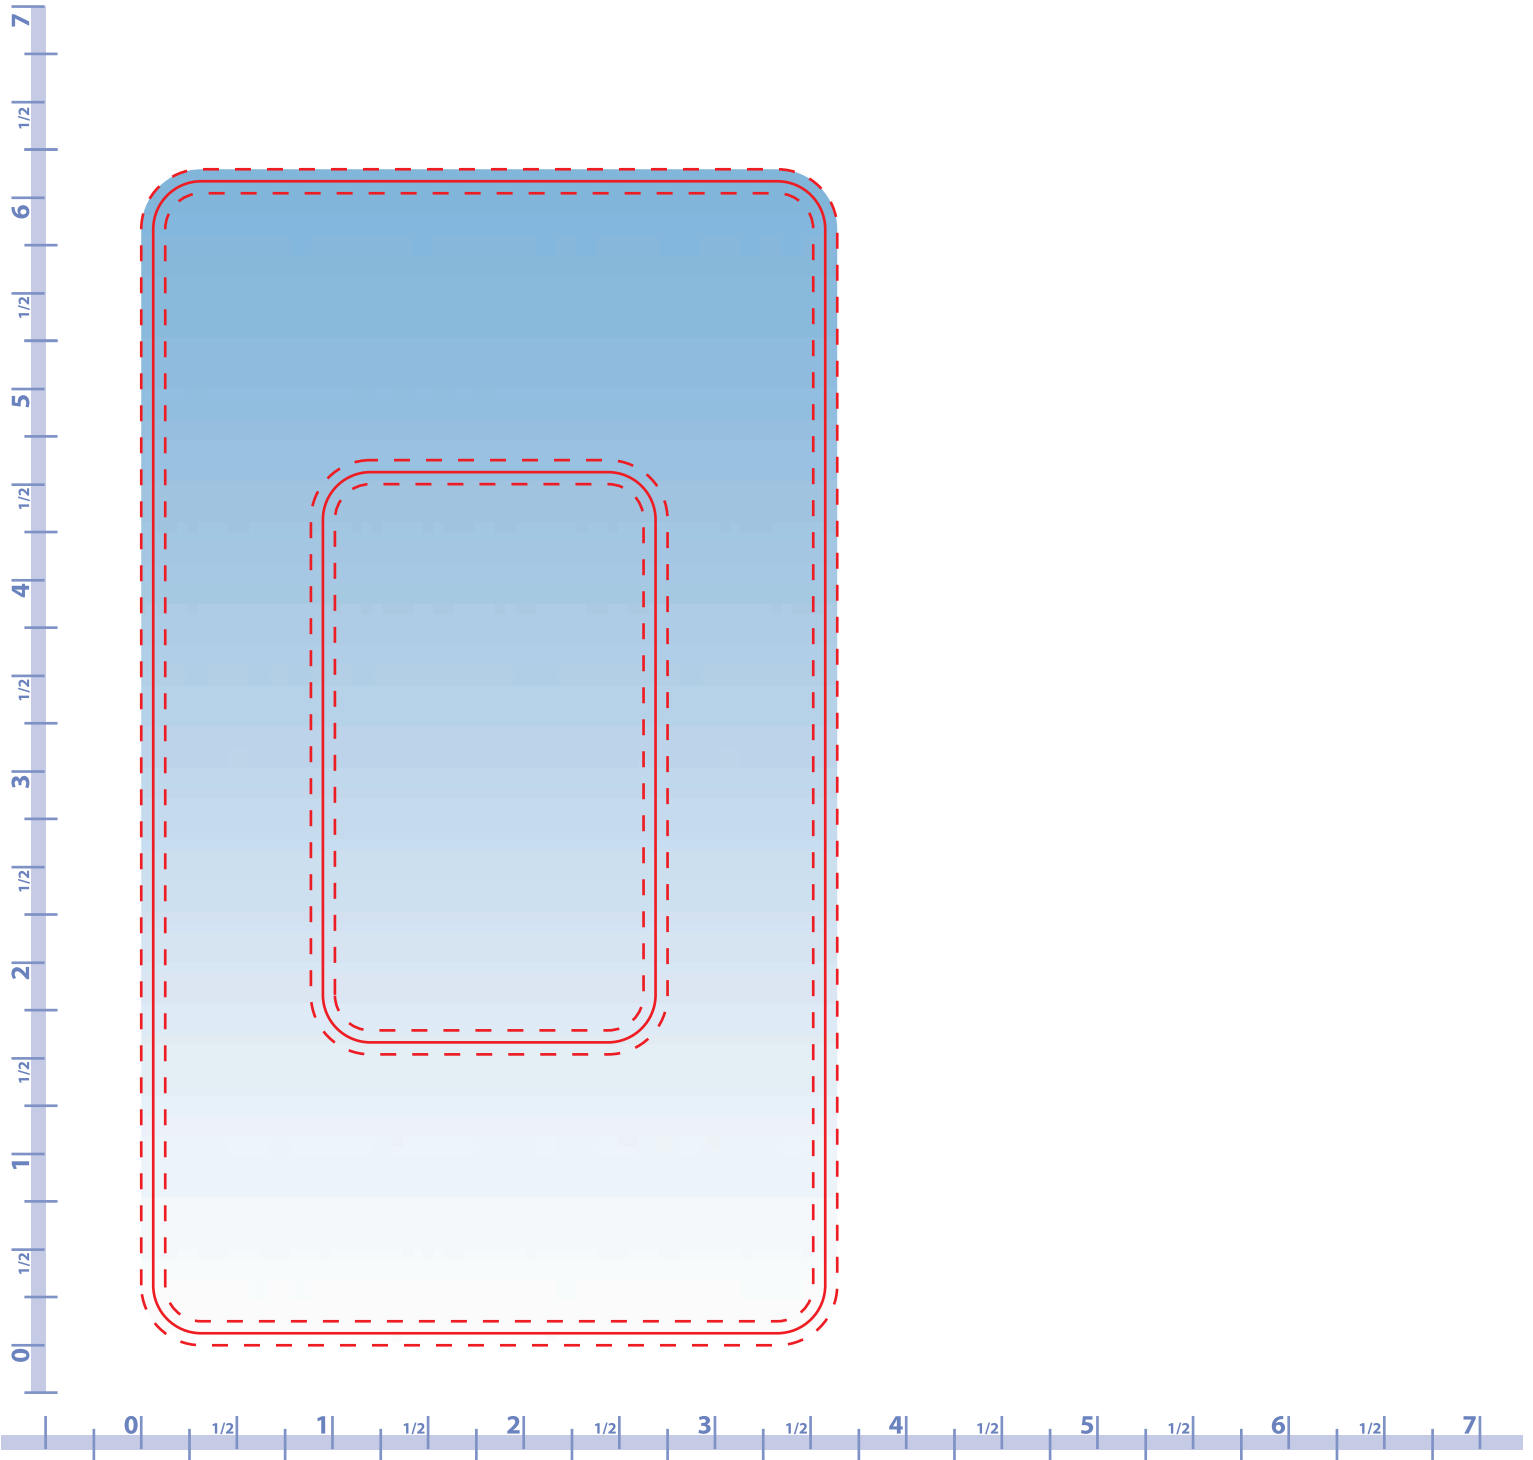

UPDATE
07-JAN-06

Artwork Template

Item #: MGSPFM20 & 30
Description: Rectangle Picture Frame
Magnet Size 6" x 3-1/2"
Imprint Size: Rectangle: 3" x 1-3/4"
Background: Blue Gradient

STOCK IMPRINT COLORS

BLACK	BROWN	BURGUNDY	PURPLE	PINK	PROCESS BLUE
GREEN	CREAM	FOREST GREEN	TEAL	RED	ROYAL BLUE
ORANGE	MAROON	NAVY	YELLOW	REFLEX BLUE	CHARCOAL

RULER IS IN INCHES. VERIFY RULER ACCURACY ONCE PRINTED OUT ONTO PAPER.