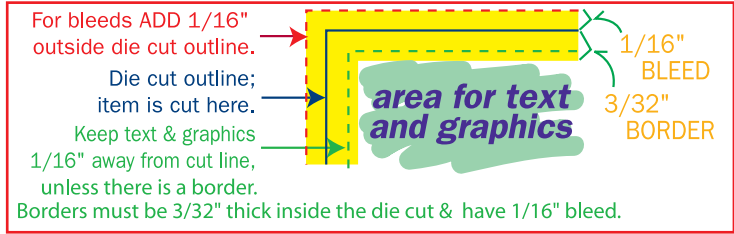

UPDATE
07-JAN-06

Artwork Template

Item #: MGSPFM20 & 30
Description: Oval Picture Frame
Magnet Size 6" x 3-1/2"
Imprint Size: Oval: 3-5/8" x 2-1/8"
Background: Cloud

STOCK IMPRINT COLORS

BLACK	BROWN	BURGUNDY	PURPLE	PINK	PROCESS BLUE
GREEN	CREAM	FOREST GREEN	TEAL	RED	ROYAL BLUE
ORANGE	MAROON	NAVY	YELLOW	REFLEX BLUE	CHARCOAL

RULER IS IN INCHES. VERIFY RULER ACCURACY ONCE PRINTED OUT ONTO PAPER.