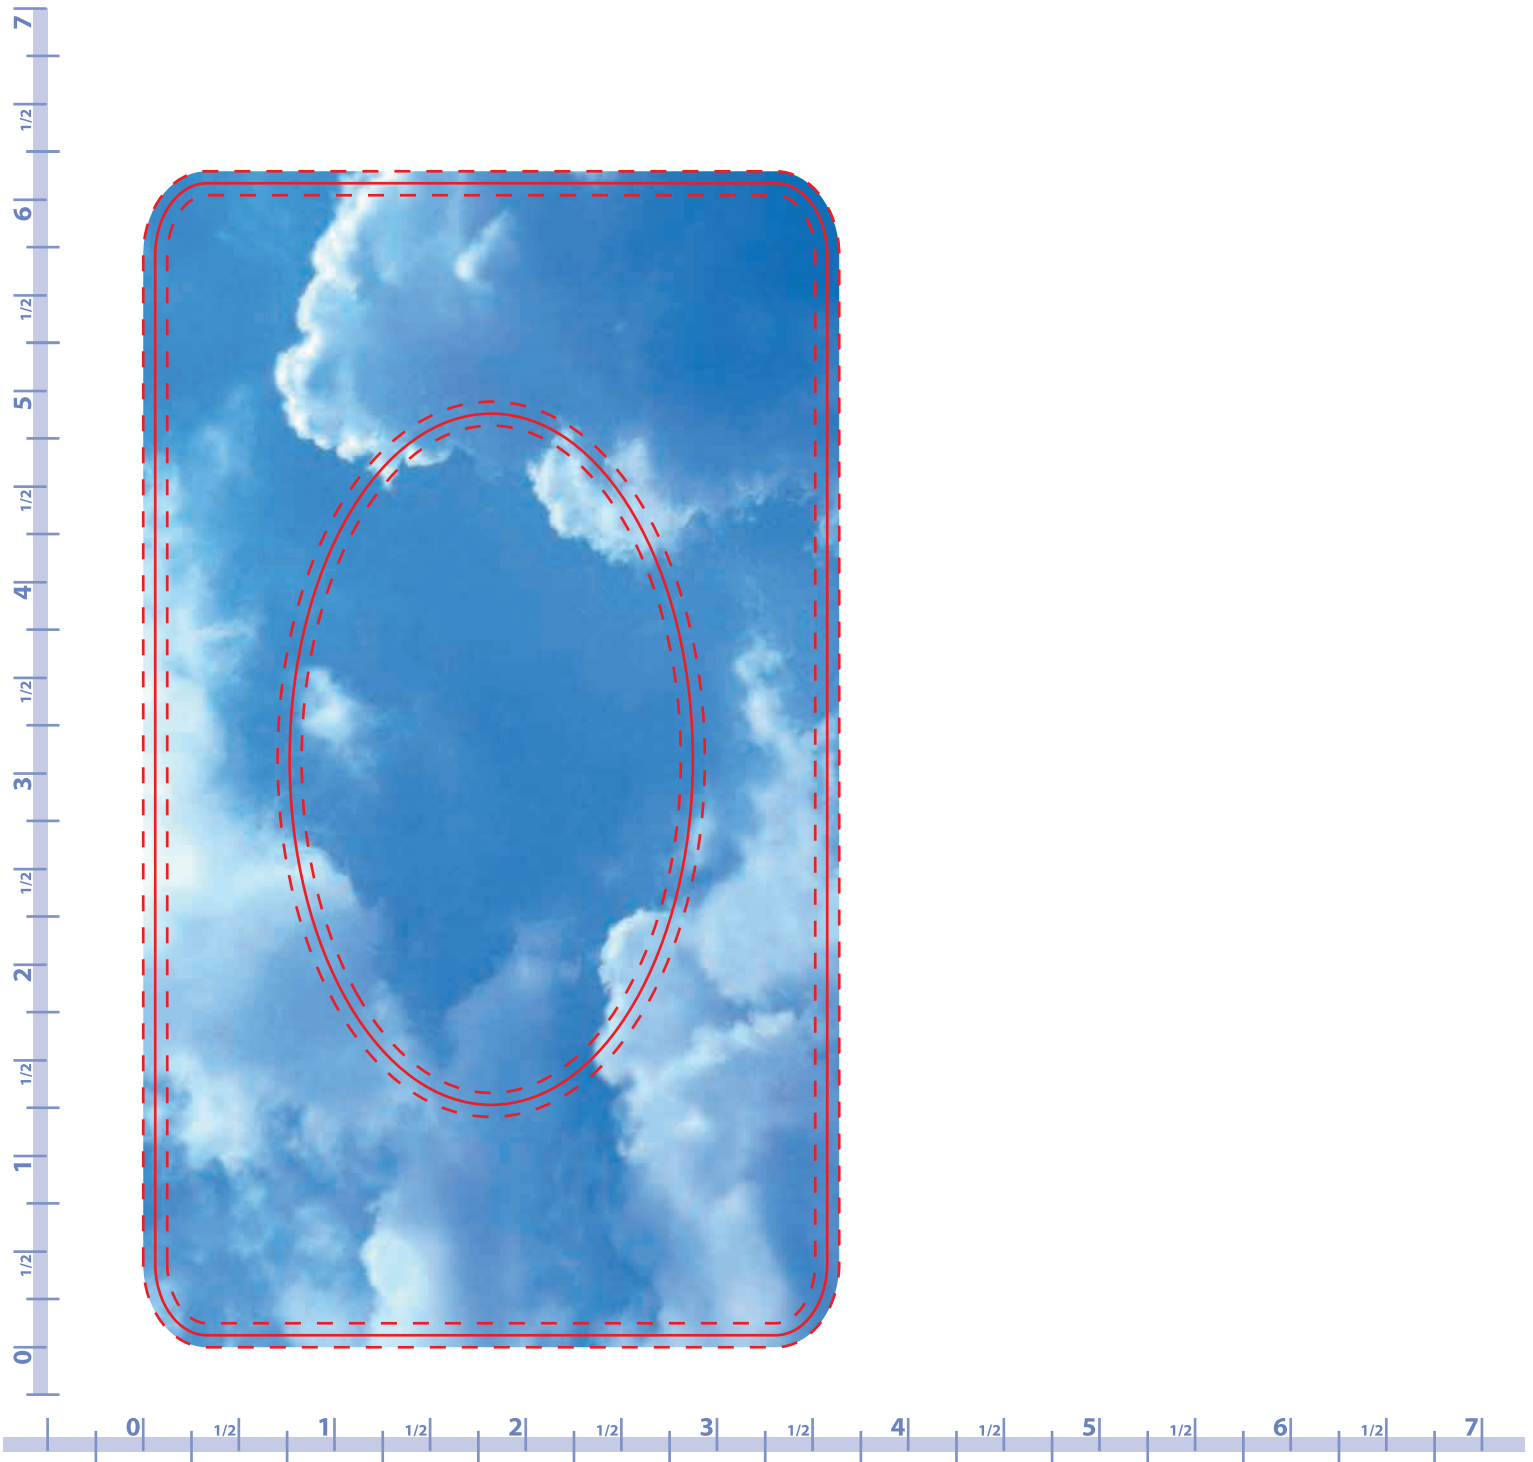

UPDATE
07-JAN-06

Artwork Template

Item #: MGSPFM20 & 30
Description: Oval Picture Frame
Magnet Size 6" x 3-1/2"
Imprint Size: Oval: 3-5/8" x 2-1/8"
Background: Cloud

STOCK IMPRINT COLORS

BLACK	BROWN	BURGUNDY	PURPLE	PINK	PROCESS BLUE
GREEN	CREAM	FOREST GREEN	TEAL	RED	ROYAL BLUE
ORANGE	MAROON	NAVY	YELLOW	REFLEX BLUE	CHARCOAL

RULER IS IN INCHES. VERIFY RULER ACCURACY ONCE PRINTED OUT ONTO PAPER.