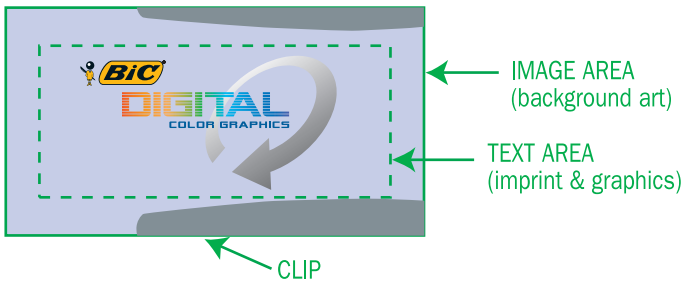

UPDATE
09-JAN-06

Item #: DCWBCG*, DCWBMG*
Description: WideBody w/Color Grip, WideBody Chrome
Image Area: 3.209" x 1.42"
Text Area: approx: 2.86" x 1.043"

Artwork Template

STOCK IMPRINT COLORS

BLACK	BROWN	BURGUNDY	PURPLE	PINK	PROCESS BLUE
GREEN	CREAM	FOREST GREEN	TEAL	RED	ROYAL BLUE
ORANGE	MAROON	NAVY	YELLOW	REFLEX BLUE	CHARCOAL

IMPRINT AREA vs. TEXT AREA

The clip covers a small portion of the cap or barrel. All graphic elements (logos, text) that are not part of the background should stay inside the TEXT AREA (dashed lines) so that they are not covered by the clip.

* Theme background art can be found on the BIC website.

Place your artwork in the middle of the image area. This puts your imprint in the best position - opposite the clip.