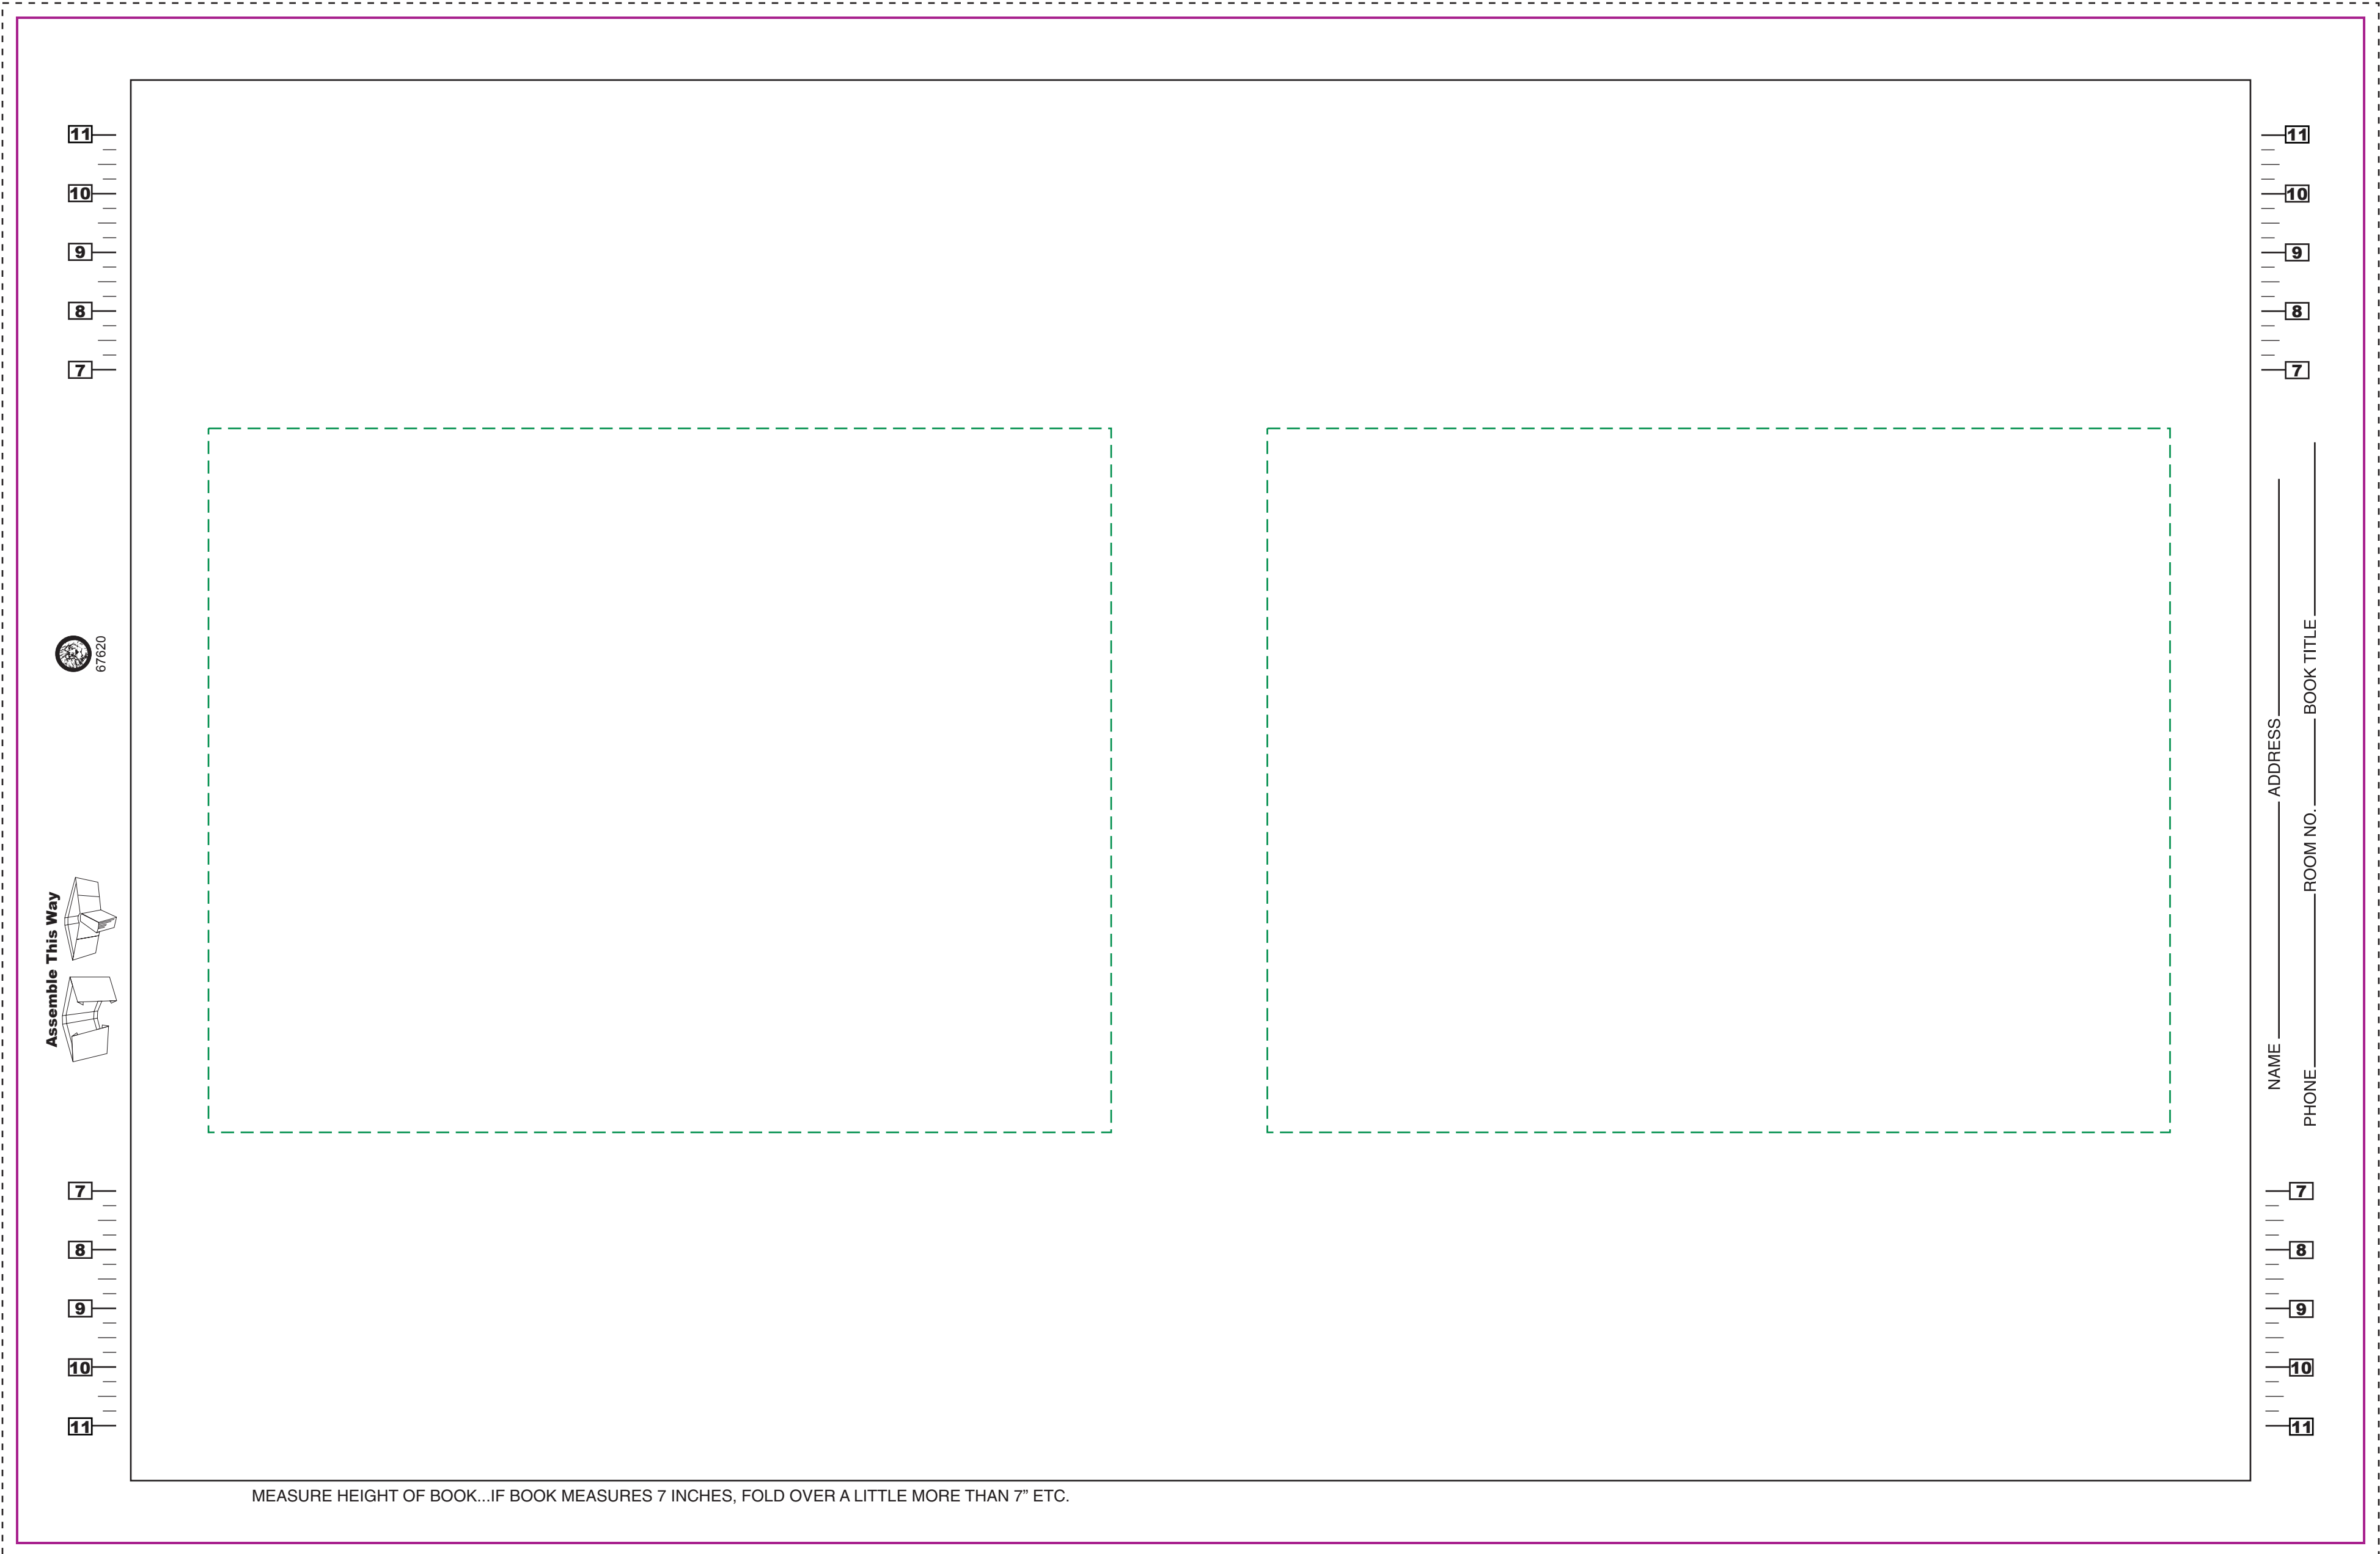

Actual size
Width: 20 in.
Height: 13 in.

**BC-100
Custom Book Cover**

Note: Height of Imprint Area varies (6" to 10") according to Size of Book. Imprint Area Shown is set to Maximum size for a 7" Book.

----- **Bleed Line**
(1/8" offset from Die Line)
————— **Die Line**
(represents actual cut product)
- - - - - **Live Area**
(3/16" inset from Die Line)

Back

Front

Book Height	Imprint Height
11"	10"
10"	9"
9"	8"
8"	7"
7"	6"
8"	8"
9"	9"
10"	10"
11"	11"

- Please keep all text and graphics inside the Live Area unless the graphic element is intended to bleed.
- Borders, if included, should bleed outward from the Live Area.
- Please model spot colors using the Pantone solid coated Matching System
- Please submit all Fonts and Links for output with your Final Composite.